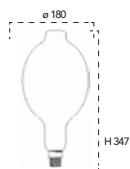

Lampadina a Led **8W, 240V**

Attacco