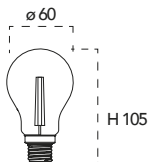

Lampadina a Led 8W, 240V

Misure
dimensioni in mm

Attacco