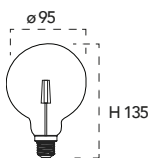

Lampadina a Led **16W, 240V**

Misure
dimensioni in mm

Attacco