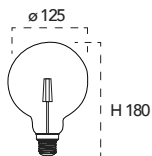

Lampadina a Led **8W, 240V**

Misure
dimensioni in mm

Attacco