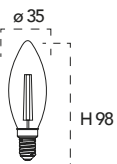

Lampadina a Led 4W, 240V KIT 3

Misure
dimensioni in mm

Attacco