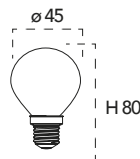

Lampadina a Led 6W, 240V

Misure
dimensioni in mm

Attacco