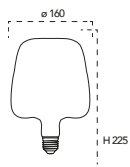

Lampadina a Led **8W, 240V**

Attacco