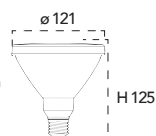

Lampadina a Led **15W, 240V**

Misure
dimensioni in mm