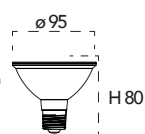

Lampadina a Led **10W, 240V**

Misure
dimensioni in mm