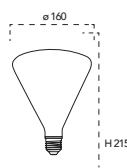

Lampadina a Led **8W, 240V**

Misure
dimensioni in mm

Attacco