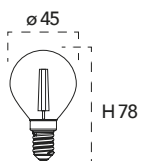

Lampadina a Led 4W, 240V KIT 3

Misure
dimensioni in mm

Attacco