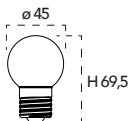

Lampadina a Led 1W, 240V

Misure
dimensioni in mm

Attacco