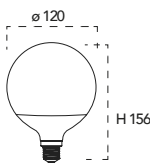

Lampadina a Led **20W, 240V**

Misure
dimensioni in mm

Attacco