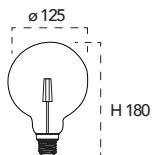

Lampadina a Led **8W, 240V**

Misure
dimensioni in mm

Attacco