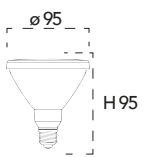

Lampadina a Led **12W, 240V**

Misure
dimensioni in mm

Attacco