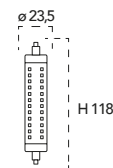

Lampadina a Led 4W, 240V

Misure
dimensioni in mm

Attacco

Energy Label	Codice	EAN	Watt	CRI	Lumen	Angolo	Kelvin	Lifetime	On/off	Volt	inner	master	Prezzo
	I-LUMYA-R7S-4W	8031414873166	4,5W	80	460	360°	3000K	15000h	12500	240V	10	100	9,00 €

Lampadina a Led 9W, 240V

Misure
dimensioni in mm

Attacco

Energy Label	Codice	EAN	Watt	CRI	Lumen	Angolo	Kelvin	Lifetime	On/off	Volt	inner	master	Prezzo
	I-LUMYA-R7S-8W	8031414873135	9W	80	1000	360°	3000k	25000h	12500	240V	10	100	13,25 €

Lampadina a Led 5W, 240V

Misure
dimensioni in mm

Attacco

Energy Label	Codice	EAN	Watt	CRI	Lumen	Angolo	Kelvin	Lifetime	On/off	Volt	inner	master	Prezzo
	I-LUMYA-R7S5-5W	8031440354417	5W	80	500	360°	3000K	25000h	12500	240V	10	50	9,50 €

Lampadina a Led 10W, 240V

Misure
dimensioni in mm

Attacco

Energy Label	Codice	EAN	Watt	CRI	Lumen	Angolo	Kelvin	Lifetime	On/off	Volt	inner	master	Prezzo
	I-LUMYA-R7S5-10W	8031440351652	10W	80	1000	360°	3000K	25000h	12500	240V	10	50	11,75 €

Lampadina a Led 13W, 240V

Misure
dimensioni in mm

Attacco

Energy Label	Codice	EAN	Watt	CRI	Lumen	Angolo	Kelvin	Lifetime	On/off	Volt	inner	master	Prezzo
	I-LUMYA-R7S5-16W	8031440359306	13W	80	1700	360°	3000K	25000h	12500	240V	10	50	18,00 €