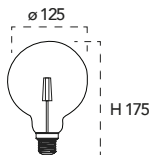

Lampadina a Led **16W, 240V**

Misure
dimensioni in mm

Attacco