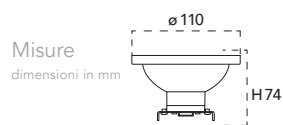

Lampadina a Led **13W, AC/DC 12V**