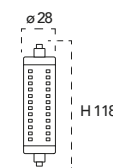

Lampadina a Led 4W, 240V

Misure
dimensioni in mm

Attacco

Energy Label	Codice	EAN	Watt	CRI	Lumen	Angolo	Kelvin	Lifetime	On/off	Volt	inner	master	Prezzo
	I-LUMYA-R7S-4W	8031414873166	4,5W	80	460	360°	3000K	15000h	12500	240V	10	100	9,00 €

Lampadina a Led 9W, 240V

Misure
dimensioni in mm

Attacco

Energy Label	Codice	EAN	Watt	CRI	Lumen	Angolo	Kelvin	Lifetime	On/off	Volt	inner	master	Prezzo
	I-LUMYA-R7S-8W	8031414873135	9W	80	1000	360°	3000k	25000h	12500	240V	10	100	13,25 €

Lampadina a Led 5W, 240V

Misure
dimensioni in mm

Attacco

Energy Label	Codice	EAN	Watt	CRI	Lumen	Angolo	Kelvin	Lifetime	On/off	Volt	inner	master	Prezzo
	I-LUMYA-R7S5-5W	8031440354417	5W	80	500	360°	3000K	25000h	12500	240V	10	50	9,50 €

Lampadina a Led 10W, 240V

Misure
dimensioni in mm

Attacco

Energy Label	Codice	EAN	Watt	CRI	Lumen	Angolo	Kelvin	Lifetime	On/off	Volt	inner	master	Prezzo
	I-LUMYA-R7S5-10W	8031440351652	10W	80	1000	360°	3000K	25000h	12500	240V	10	50	11,75 €

Lampadina a Led 13W, 240V

Misure
dimensioni in mm

Attacco

Energy Label	Codice	EAN	Watt	CRI	Lumen	Angolo	Kelvin	Lifetime	On/off	Volt	inner	master	Prezzo
	I-LUMYA-R7S5-16W	8031440359306	13W	80	1700	360°	3000K	25000h	12500	240V	10	50	18,00 €