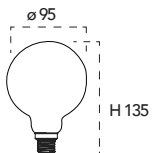

Lampadina a Led **8W, 240V**

Misure
dimensioni in mm

Attacco