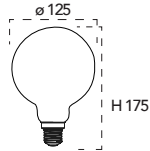

Lampadina a Led **8W, 240V**

Misure
dimensioni in mm

Attacco