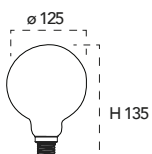

Lampadina a Led **16W, 240V**

Misure
dimensioni in mm

Attacco