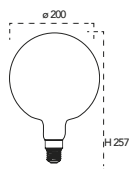

Lampadina a Led **8W, 240V**

Attacco