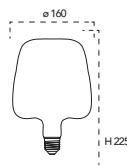

Lampadina a Led **8W, 240V**

Misure
dimensioni in mm

Attacco