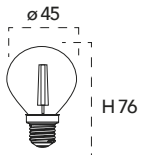

Lampadina a Led 4W, 240V

Misure
dimensioni in mm

Attacco