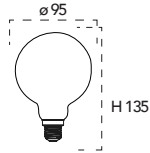

Lampadina a Led **8W, 240V**

Misure
dimensioni in mm

Attacco