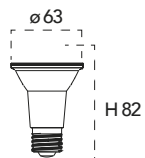

Lampadina a Led **7W, 240V**

Misure
dimensioni in mm