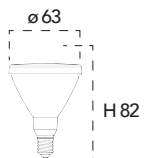

Lampadina a Led **8W, 240V**

Misure
dimensioni in mm

Attacco