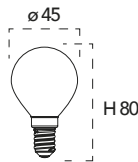

Lampadina a Led 4W, 240V

Misure
dimensioni in mm

Attacco