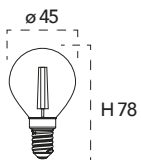

Lampadina a Led 4W, 240V

Misure
dimensioni in mm

Attacco