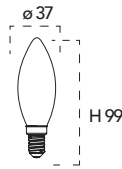

Lampadina a Led 3,4W, 240V

Misure
dimensioni in mm

Attacco