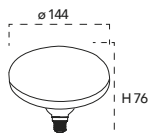

Lampadina a Led **12W, 240V**

Attacco