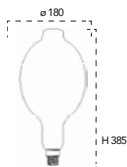

Lampadina a Led **8W, 240V**

Attacco