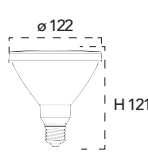

Lampadina a Led **18W, 240V**

Misure
dimensioni in mm

Attacco