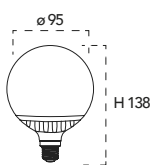

Lampadina a Led **14W, 240V**

Misure
dimensioni in mm

Attacco