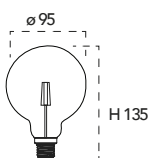

Lampadina a Led **8W, 240V**

Misure
dimensioni in mm

Attacco