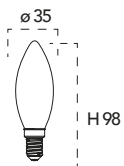

Lampadina a Led 4W, 240V KIT 3

Misure
dimensioni in mm

Attacco